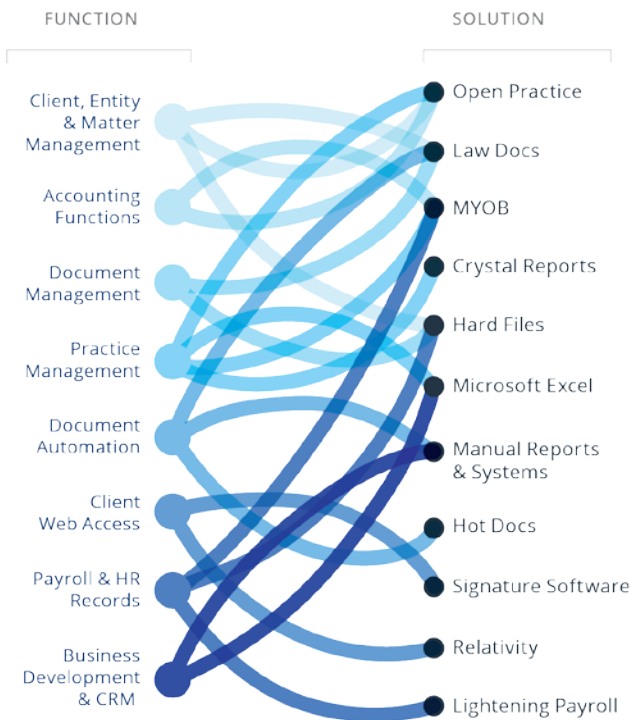

# Comparative Summary

*True integration delivers one source of the truth.*

*Each of these single functions can be found in various Legal Practice Management Software solutions. There is however only one solution that offers all of the functions...*

## Traditional Practice Management Systems

Time to upgrade to...

## Upgraded Practice Management Technology

One source of the truth